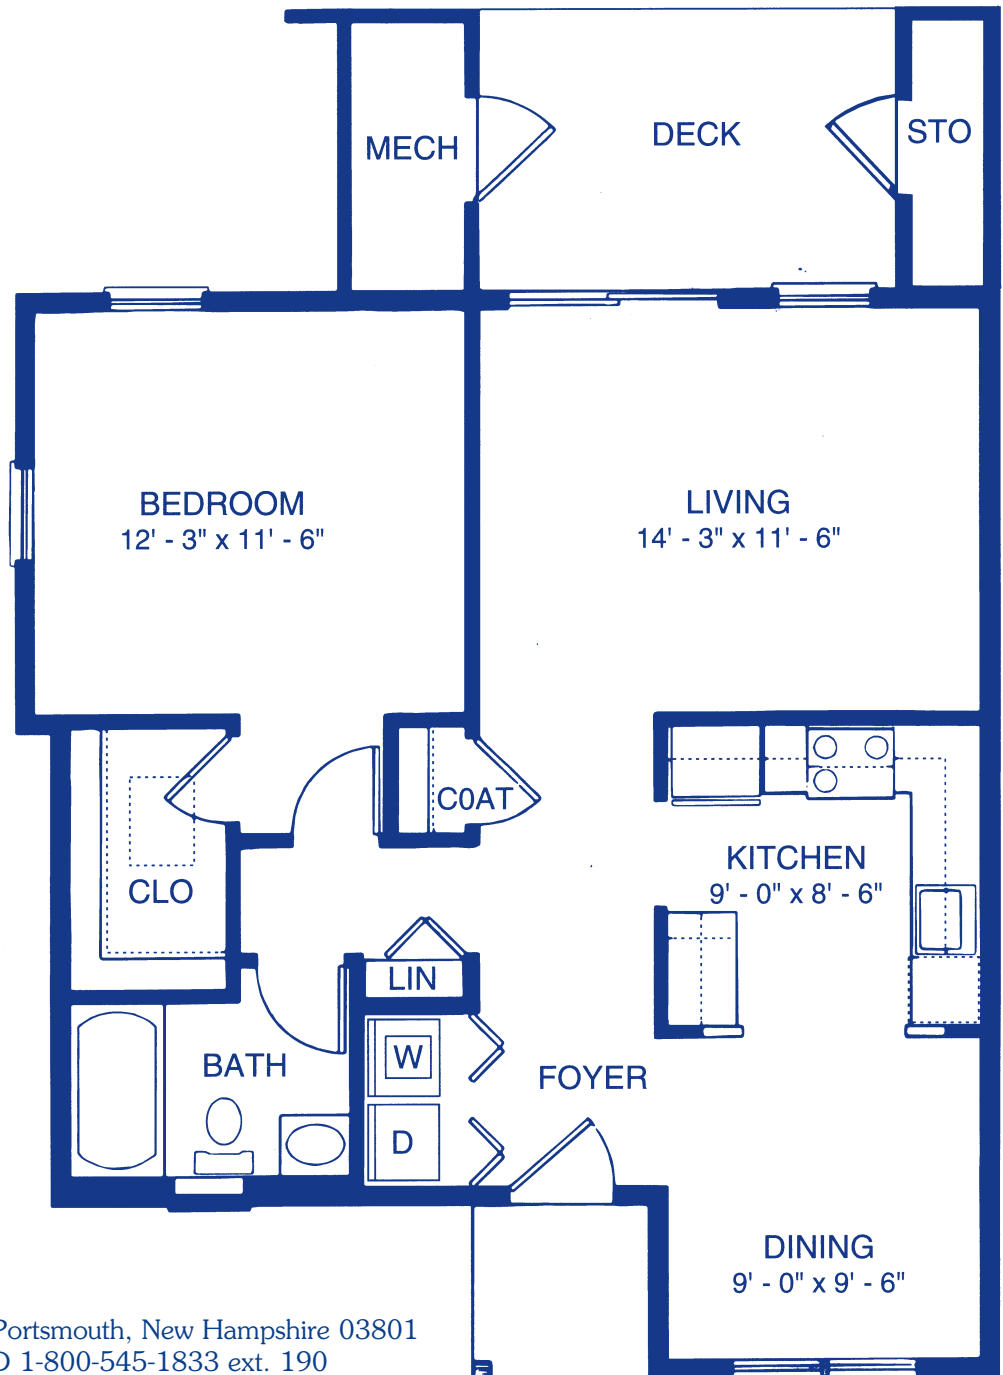

One Bedroom Townhouse

764 Square Feet*

10 Sanderling Way, Portsmouth, New Hampshire 03801
603-436-5713 TDD 1-800-545-1833 ext. 190

*All square footage is approximate